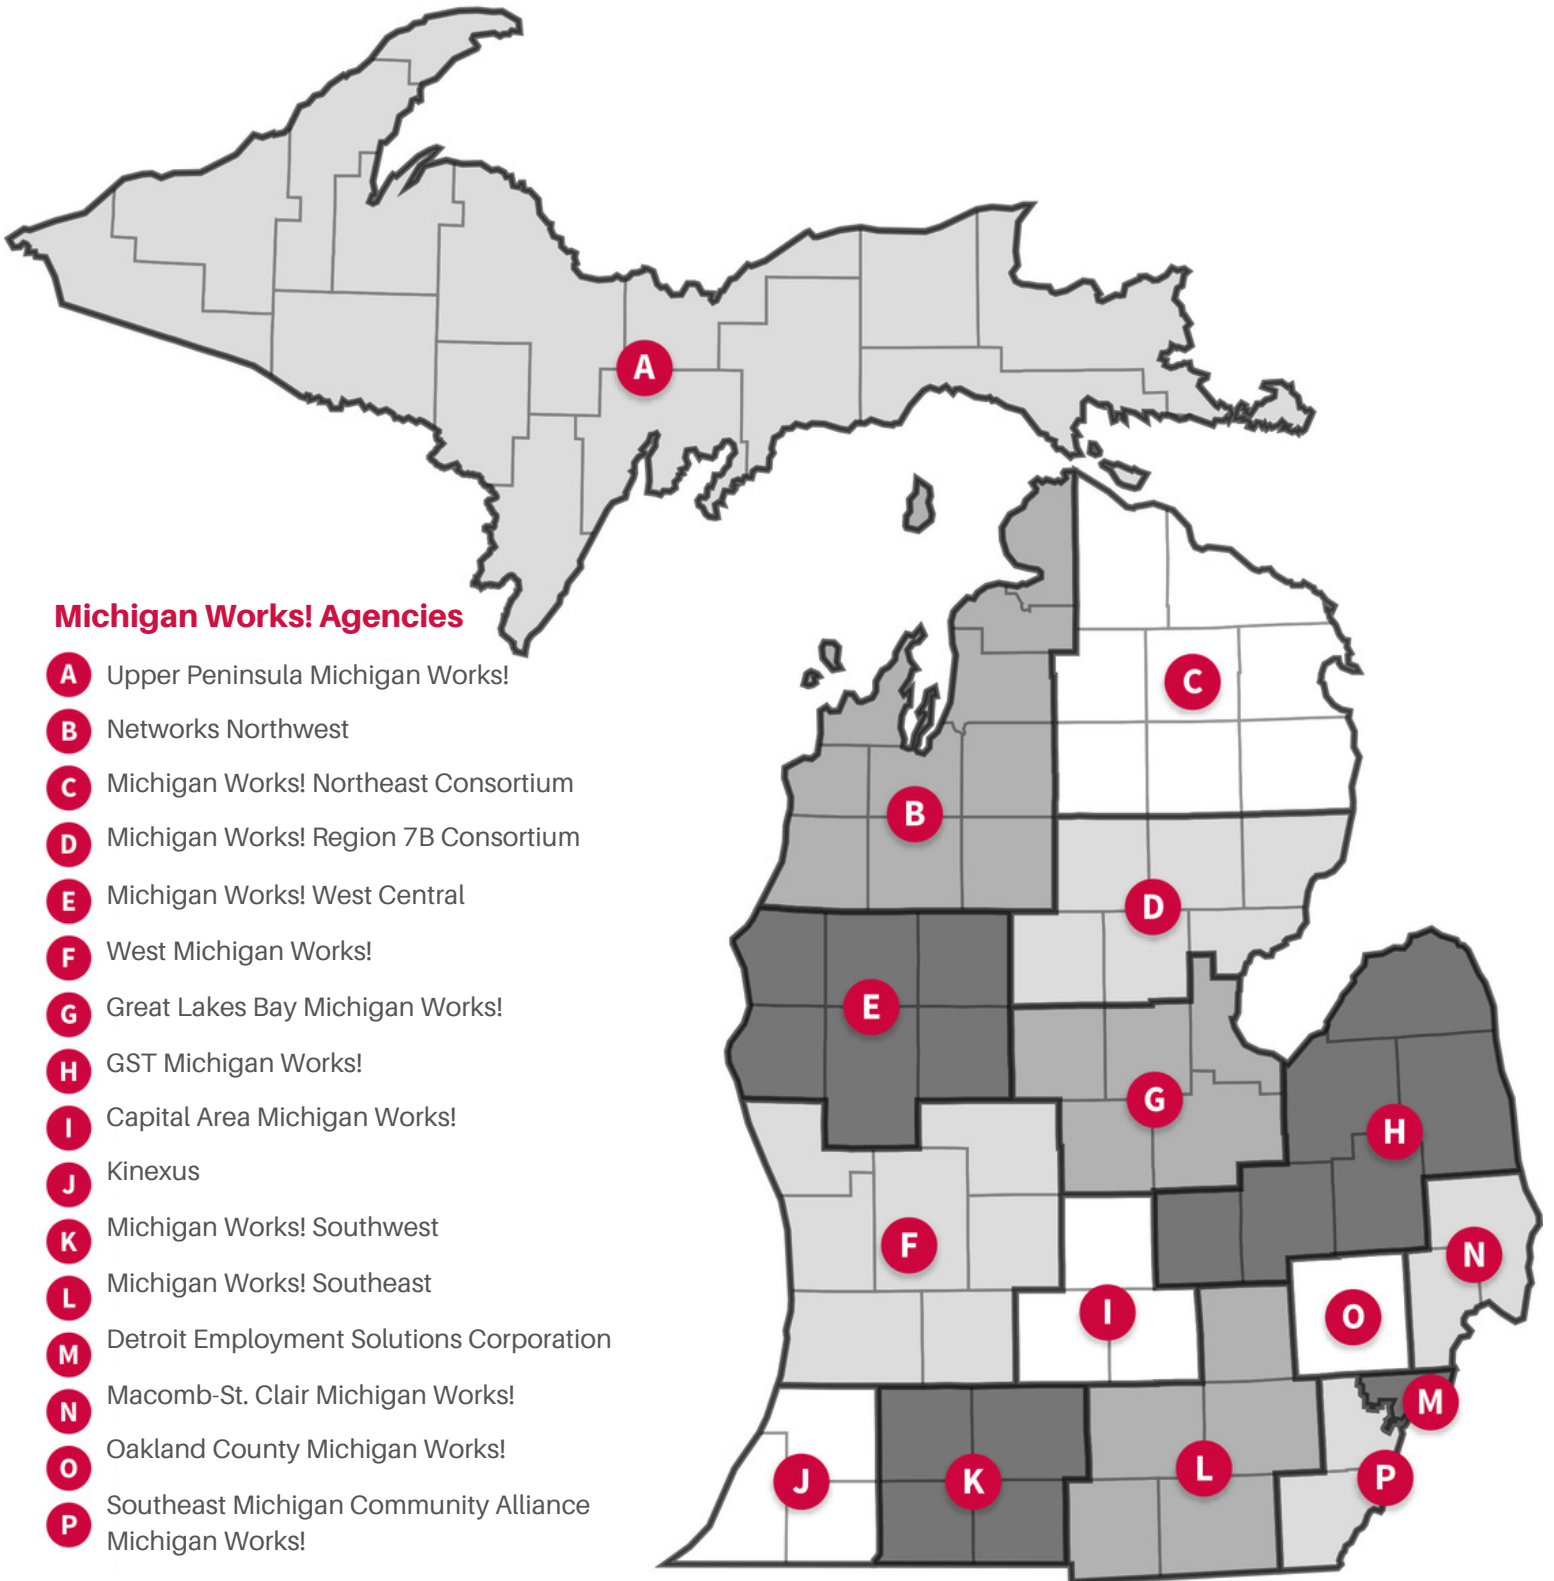

Michigan Works!

Business Service Leads

Michigan Works! Agencies

- A** Upper Peninsula Michigan Works!
- B** Networks Northwest
- C** Michigan Works! Northeast Consortium
- D** Michigan Works! Region 7B Consortium
- E** Michigan Works! West Central
- F** West Michigan Works!
- G** Great Lakes Bay Michigan Works!
- H** GST Michigan Works!
- I** Capital Area Michigan Works!
- J** Kinexus
- K** Michigan Works! Southwest
- L** Michigan Works! Southeast
- M** Detroit Employment Solutions Corporation
- N** Macomb-St. Clair Michigan Works!
- O** Oakland County Michigan Works!
- P** Southeast Michigan Community Alliance Michigan Works!

A Upper Peninsula Michigan Works!
(Alger, Baraga, Chippewa, Delta, Dickinson, Gogebic, Houghton, Iron, Keweenaw, Luce, Mackinac, Marquette, Menominee, Ontonagon and Schoolcraft counties)
Holly Peoples
906.280.2441
hpeoples@upmichiganworks.org

I Capital Area Michigan Works!
(Clinton, Eaton and Ingham counties)
Teri Sand
517.492.5516
tsand@camw.net

J Kinexus
(Berrien, Cass and Van Buren counties)
Mark O'Reilly
269.267.1153
oreillym@miworks.org